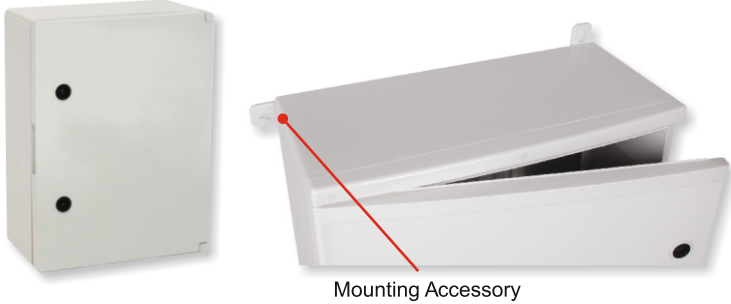

## WATERTIGHT BOARDS blank door

Mounting Accessory

Pur material

Reversible Door  
Direction

Adjustable Mounting  
Plate ( 3 steps )

### Watertight Boards - Blank Door

Code	Dimension (WxHxD)	No. Locks	Pack
OP1002	210X280X130	1	1
OP1004	250X330X140	1	1
OP1007	300X400X170	2	1
OP1008	300X400X210	2	1
OP1009	350X500X220	2	1
OP1010	400X500X180	2	1
OP1012	400X600X200	2	1
OP1014	500X700X250	2	1

### Technical Characteristic

IP65

Watertight Boards in Thermoplastic Material for Protection Devices for Residential, Commercial and Industrial Areas.

- Ral 7035 Grey
- ABS Material
- Halogen Free
- IK 10 - GWT 650°C
- Triangle Lock-Key
- PUR Material for High Quality Sealing
- Included 1mm. Galvanized Mounting Plate
- Included Wall Fixing Bracket
- Operating Temperature , -25 to +60C